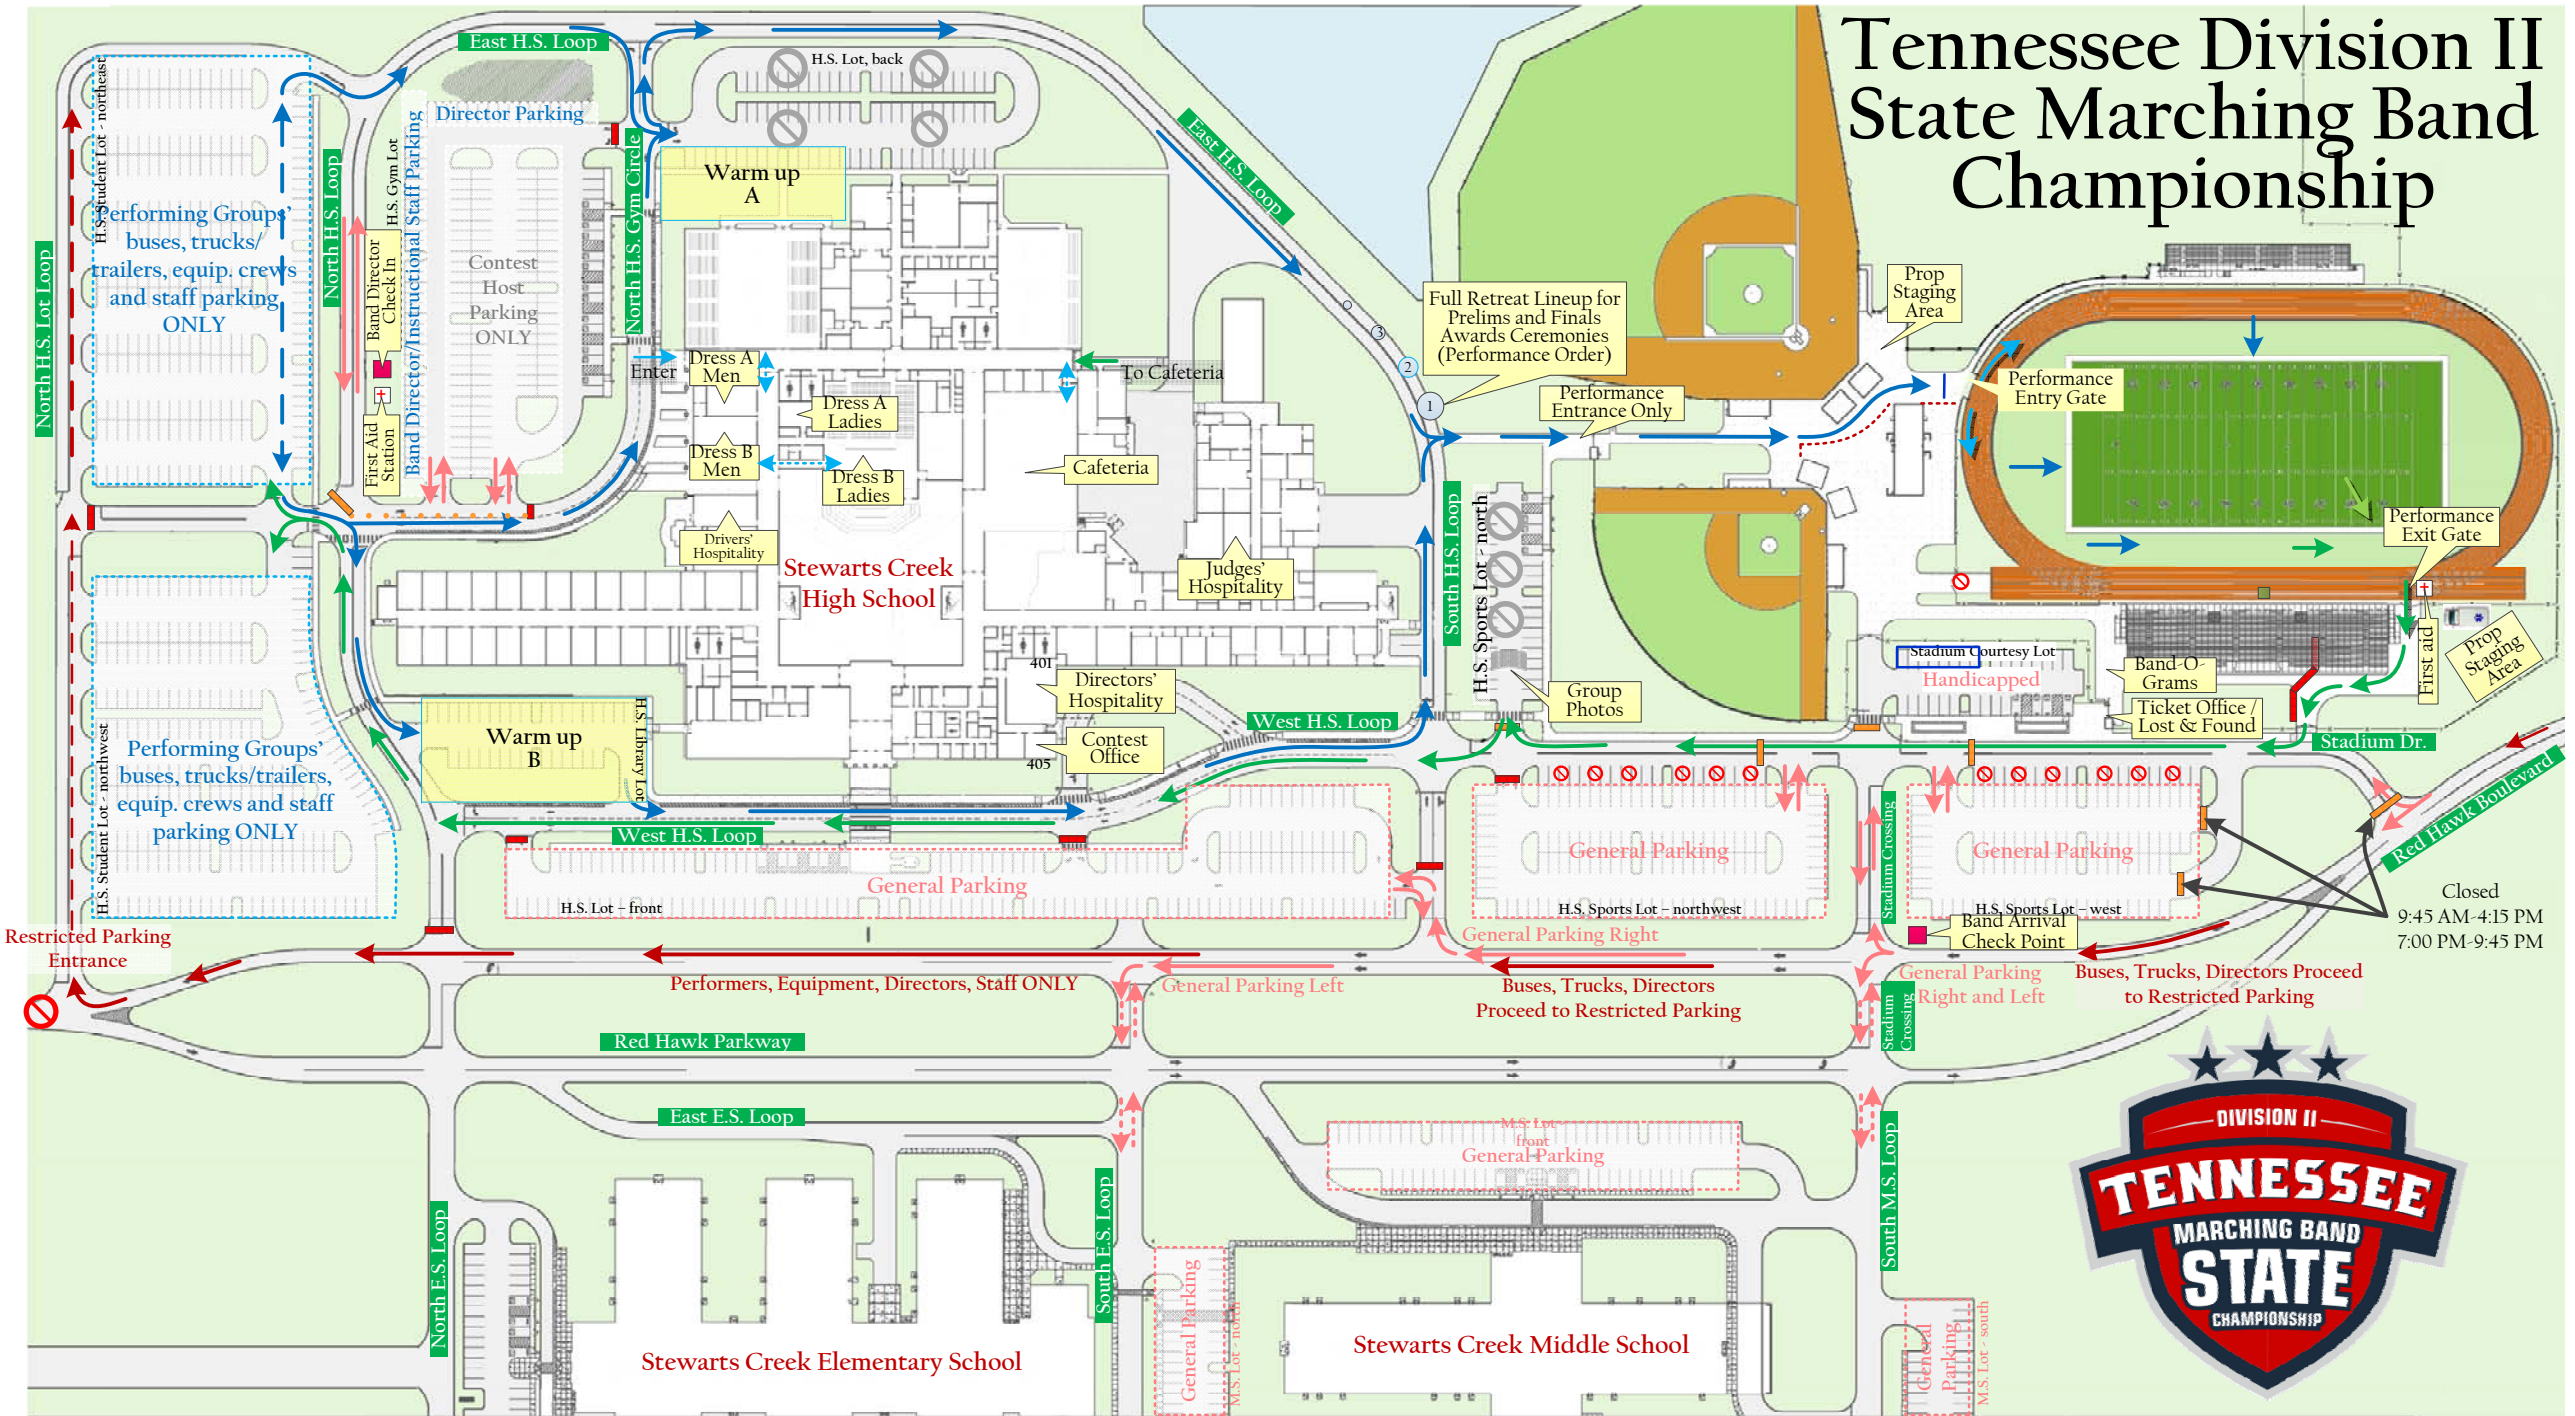

Tennessee Division II State Marching Band Championship

Closed
9:45 AM-4:15 PM
7:00 PM-9:45 PM

- ↔ Bus/Truck Entry
- ↔ Spectator Traffic
- ↔ Performance Entrance
- ↔ Performance Exit
- Managed Barricade
- Fixed Barricade
- Cone Barricade
- + First Aid Station